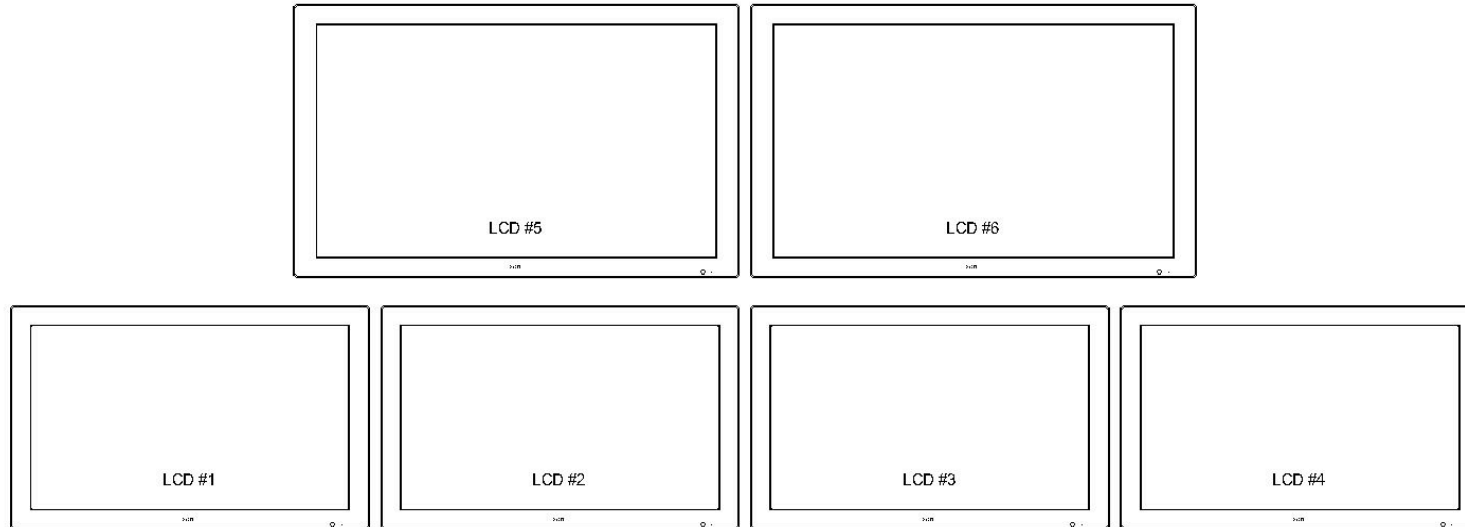

VIDEOTAPE

VIDEOTAPE CONSOLE

SUPER B
configurable upon request