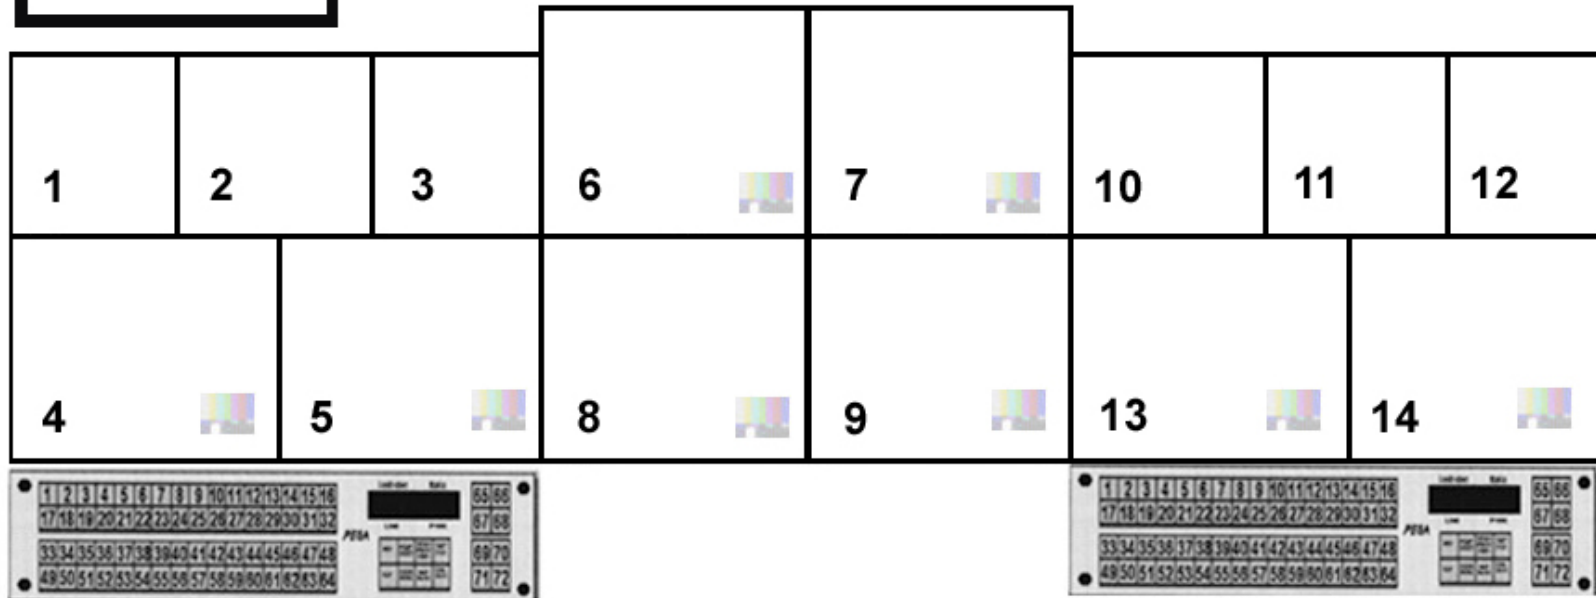

## EVS CONSOLE MONITORS

LCD for Quad Split

ROUTER 8

ROUTER 9