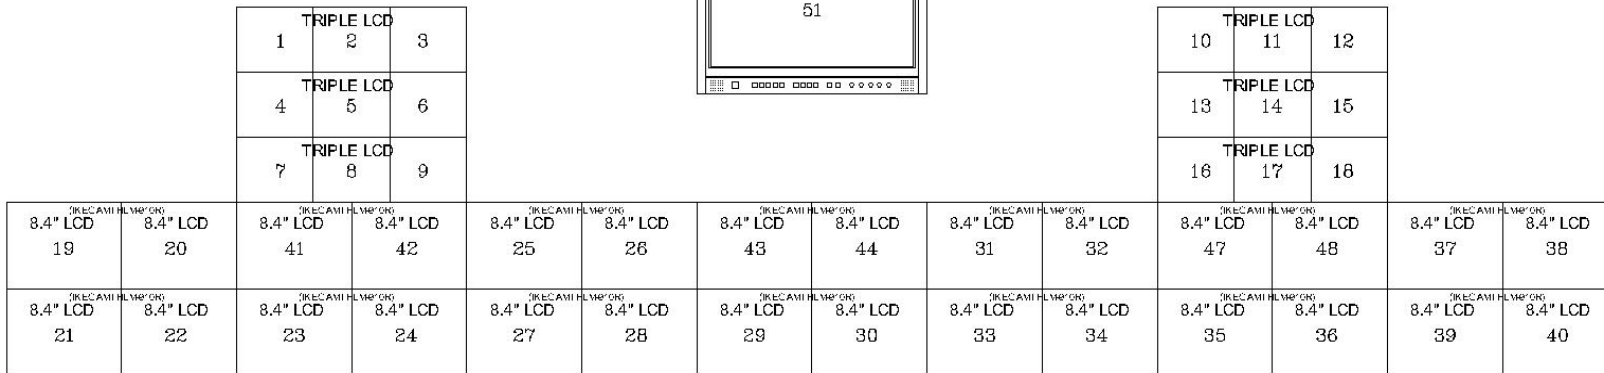

# VIDEOTAPE MONITOR WALL