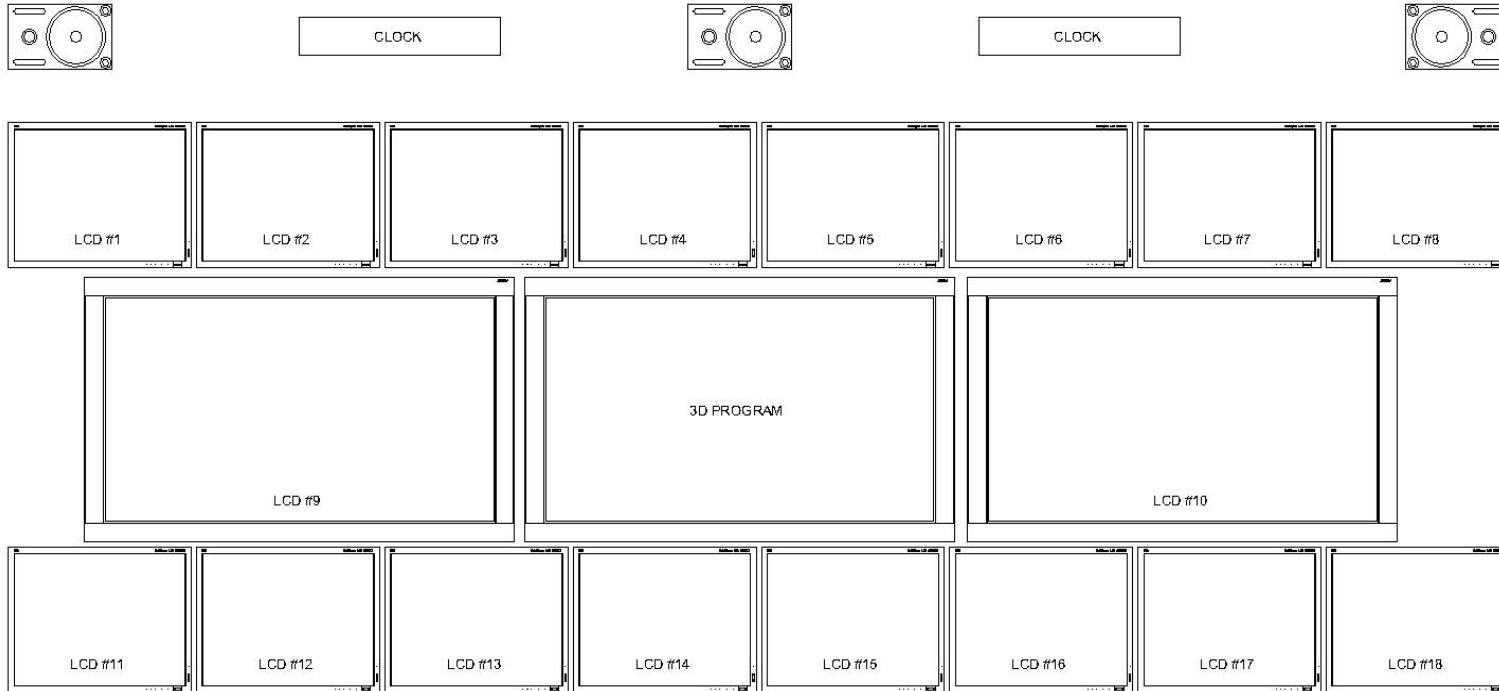

PRODUCTION MONITOR WALL

SS31-3D Production Monitor Wall

configurable upon request