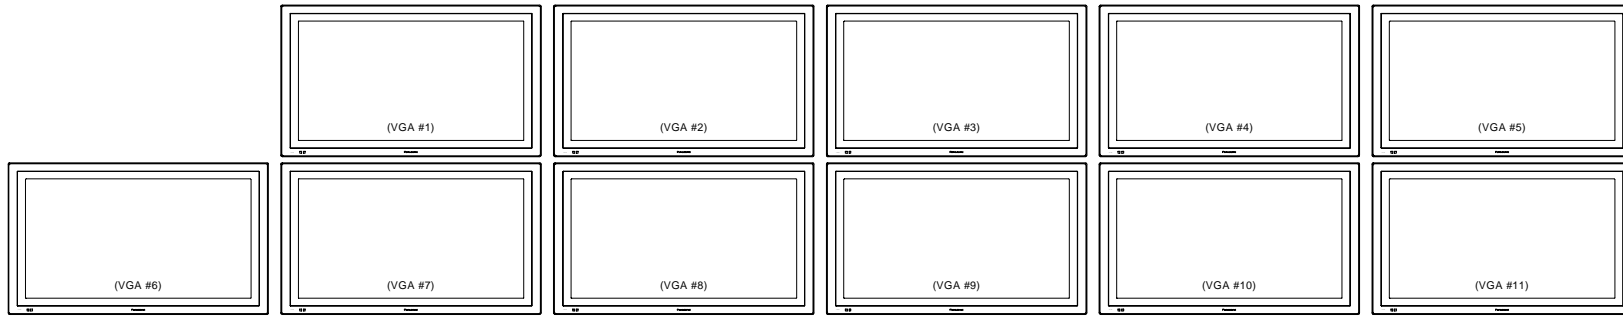

VTR MONITOR WALL

VTR CONSOLE

Supershooter SS25 Tape Monitor Wall

configurable upon request