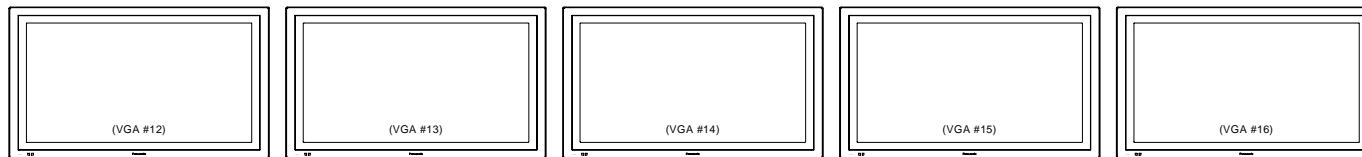

VTR MONITOR WALL

VTR CONSOLE

Supershooter SS25 Tape Monitor Wall

configurable upon request