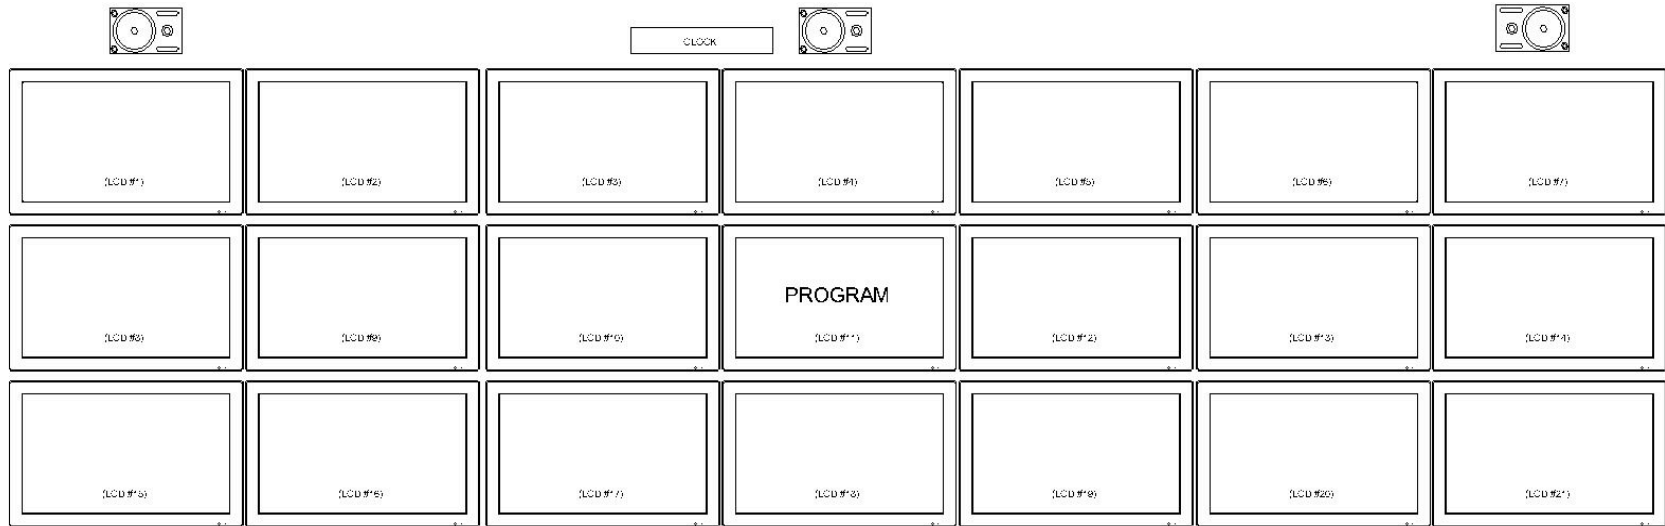

PRODUCTION MONITOR WALL

# SS24 Production Monitor Wall

configurable upon request