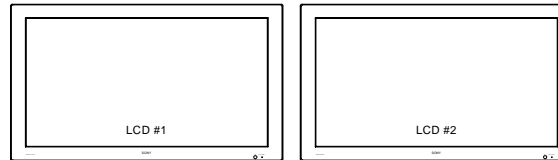

VTR MONITOR WALL

VTR CONSOLE

SS11

configurable upon request