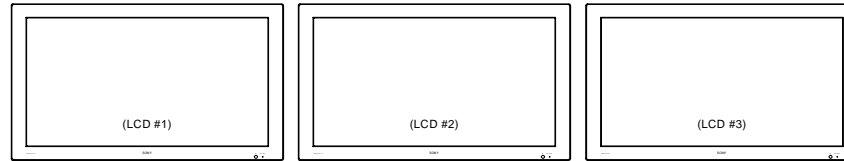

VTR MONITOR WALL

VTR CONSOLE

SS11

configurable upon request