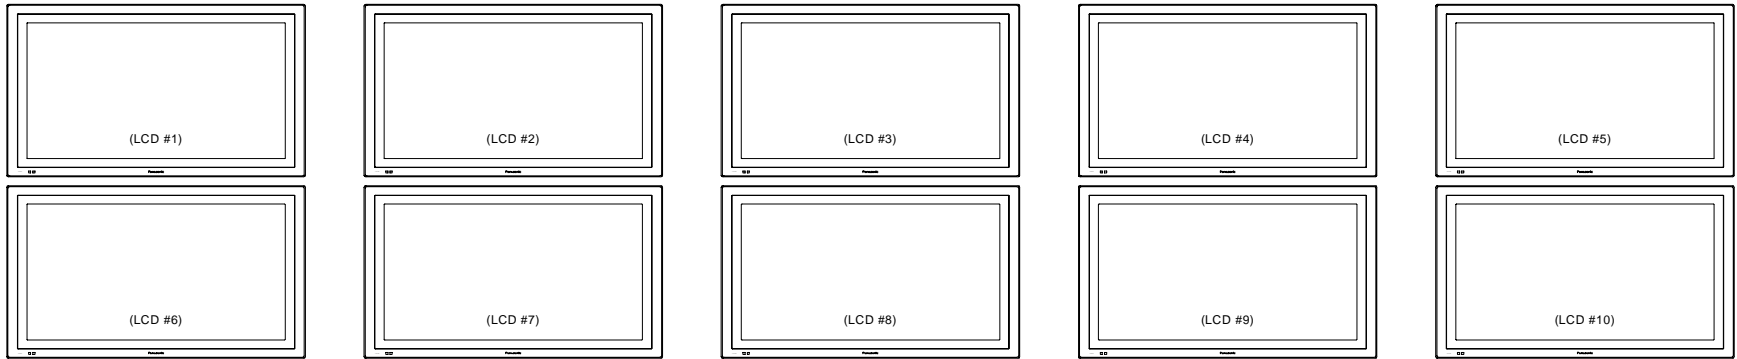

VTR MONITOR WALL

VTR CONSOLE

ND4 Tape Monitor Wall

configurable upon request