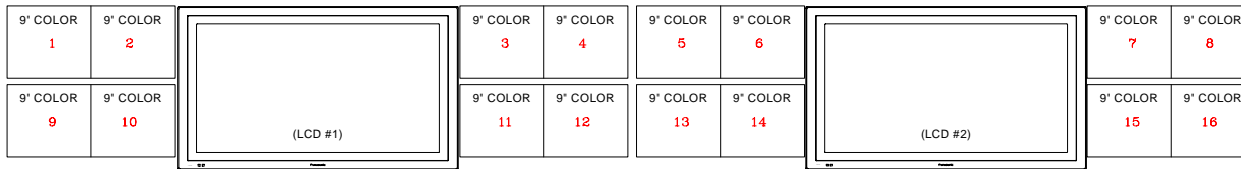

VTR MONITOR WALL

VTR CONSOLE

ND3 Tape Monitor Wall

configurable upon request