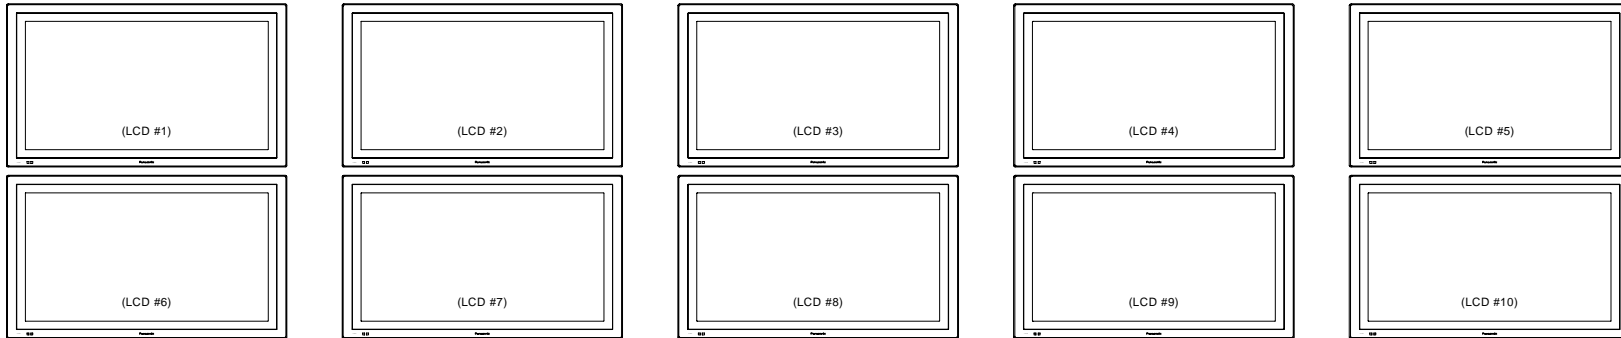

VTR MONITOR WALL

VTR CONSOLE

ND3 Tape Monitor Wall

configurable upon request