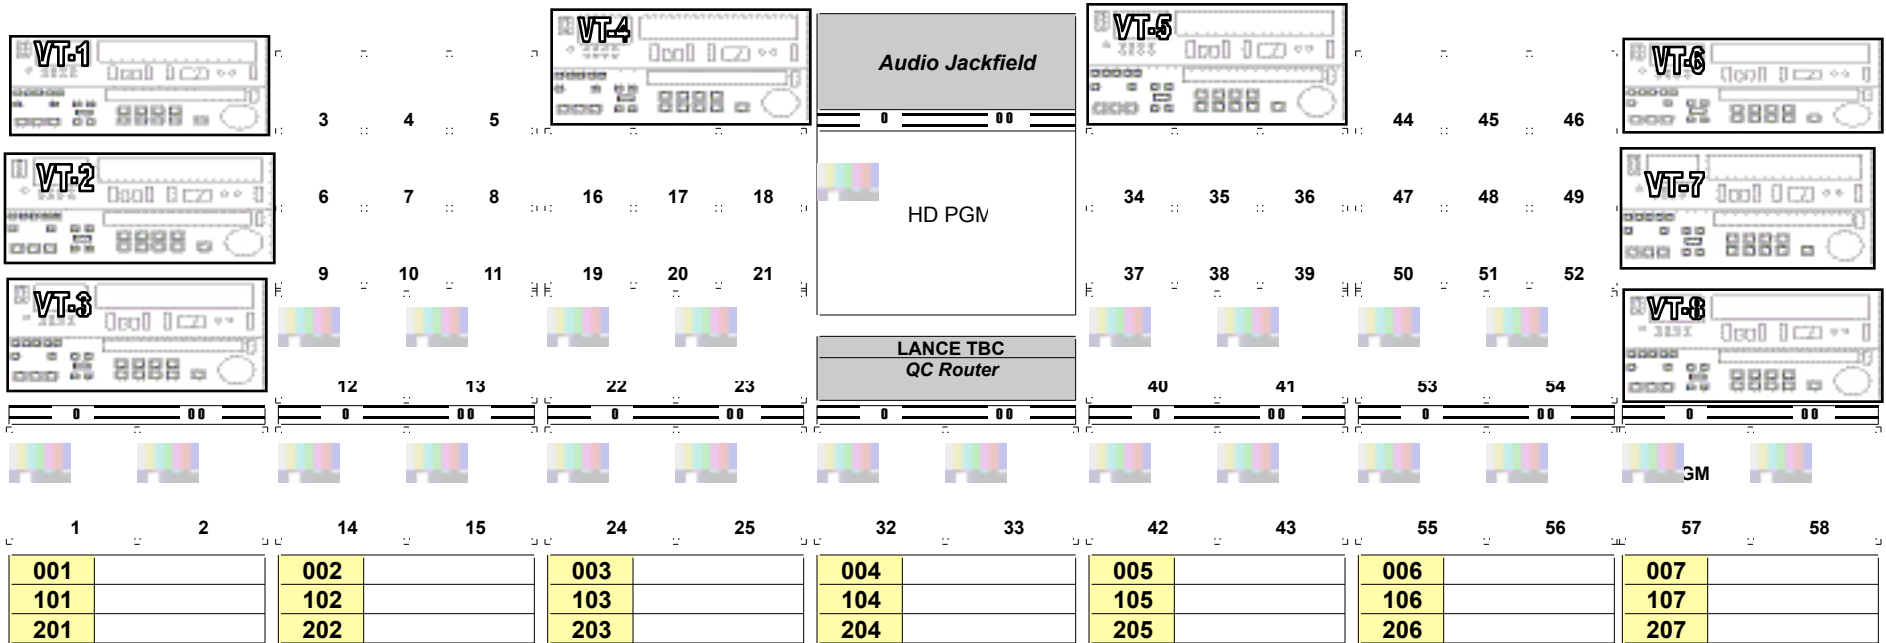

## ND-2 Front VIDEOTAPE Monitor Wall

SHOW: \_\_\_\_\_

DATE: \_\_\_\_\_

VT-13 (SEVS)

DDR 1

VT-14 (SEVS)

DDR 2